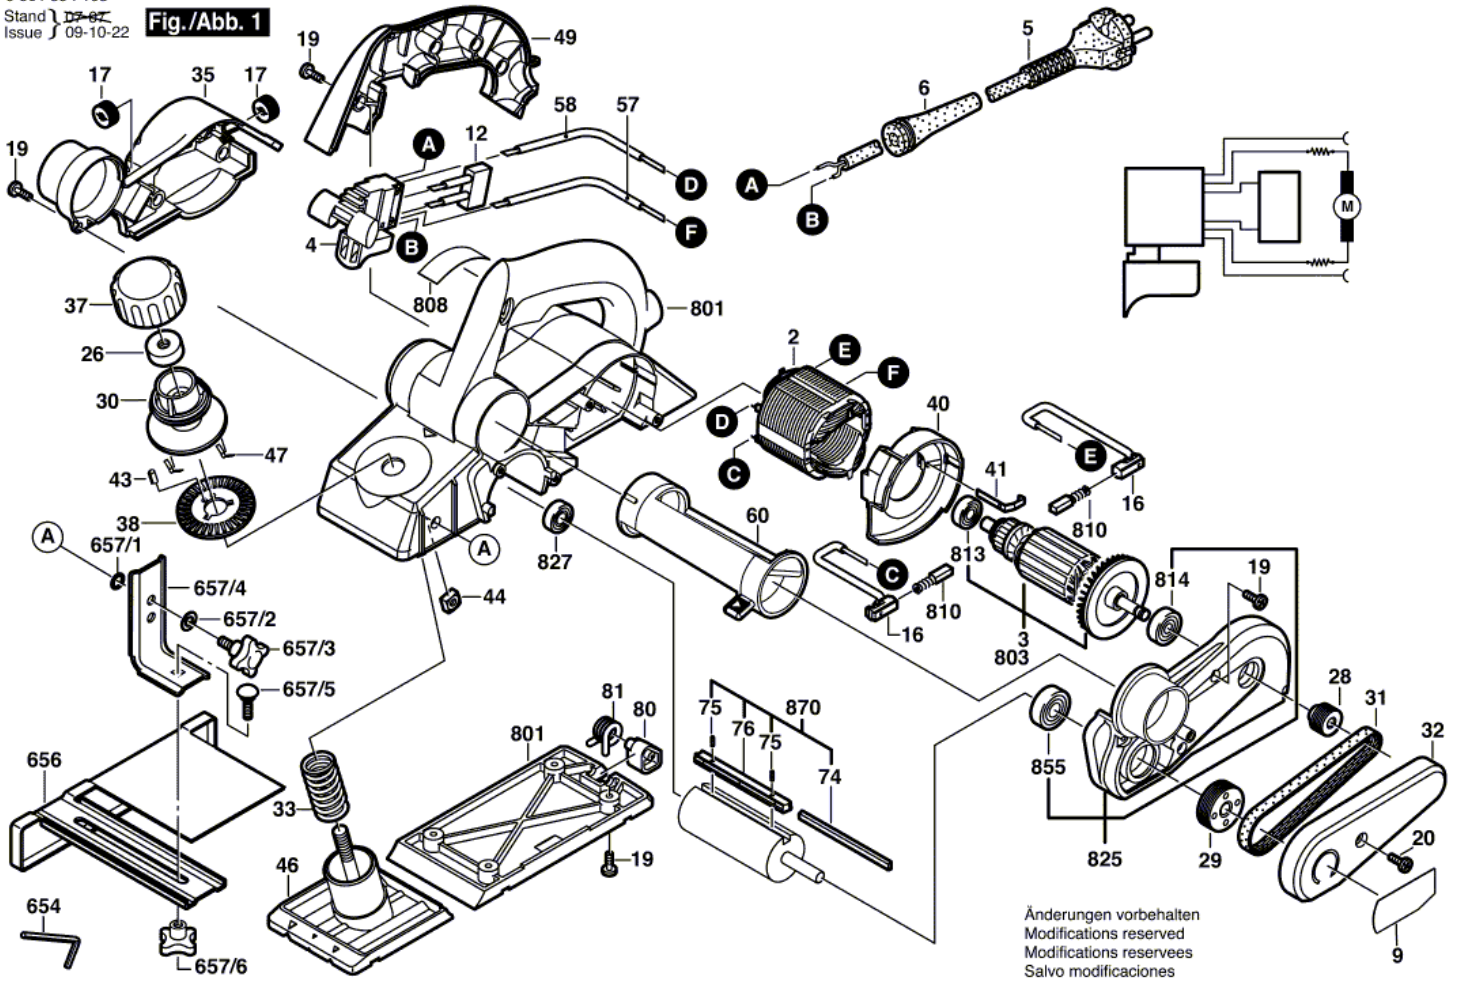

Illustration - Type E

0 601 594 103
Stand } 07-07
Issue } 09-10-22

Fig./Abb. 1

Information subject to change without further notice.